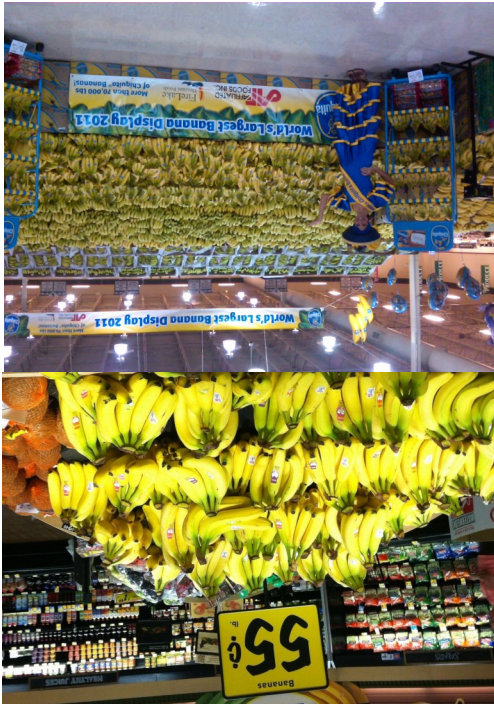

Retail

Once they are unpacked from their boxes, some bananas will not pass inspection. These bananas are perfectly fine to eat, but may be bruised or a weird color, so they will be thrown in the dumpster:

Once they are unpacked from their boxes, some bananas will not pass inspection. These bananas are perfectly fine to eat, but may be bruised or a weird color, so they will be thrown in the dumpster.

Retail

Retail

Once they are unpacked from their boxes, some bananas will not pass inspection. These bananas are perfectly fine to eat, but may be bruised or a weird color, so they will be thrown in the dumpster.